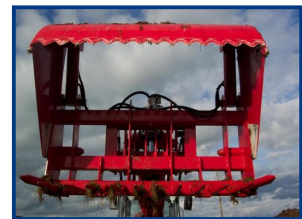

Agrimac Block Cutters

£POA

Agrimac Block Cutters.
1300, 1500, 1700, 1900 & 2100mm.

One of the most durable and robust Block Cutters on the market. Constructed from high tensile steel, heavy duty bushings and tines, nickle plated chrome rods.