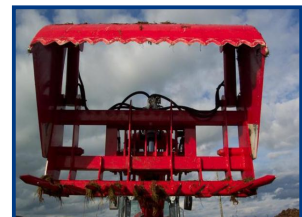

# Agrimac Block Cutters

## £POA

Agrimac Block Cutters.  
1300, 1500, 1700, 1900 & 2100mm.

One of the most durable and robust Block Cutters on the market. Constructed from high tensile steel, heavy duty bushings and tines, nickle plated chrome rods.