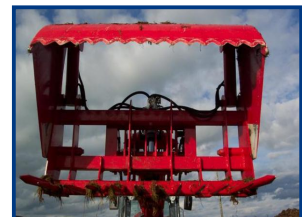

Agrimac Block Cutters

£POA

Agrimac Block Cutters.
1300, 1500, 1700, 1900 & 2100mm.

One of the most durable and robust Block Cutters on the market. Constructed from high tensile steel, heavy duty bushings and tines, nickle plated chrome rods.