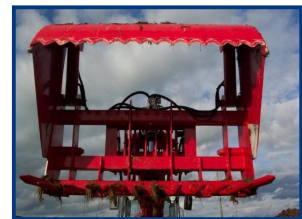

# Agrimac Block Cutters

## £POA

Agrimac Block Cutters.  
1300, 1500, 1700, 1900 & 2100mm.

One of the most durable and robust Block Cutters on the market. Constructed from high tensile steel, heavy duty bushings and tines, nickle plated chrome rods.